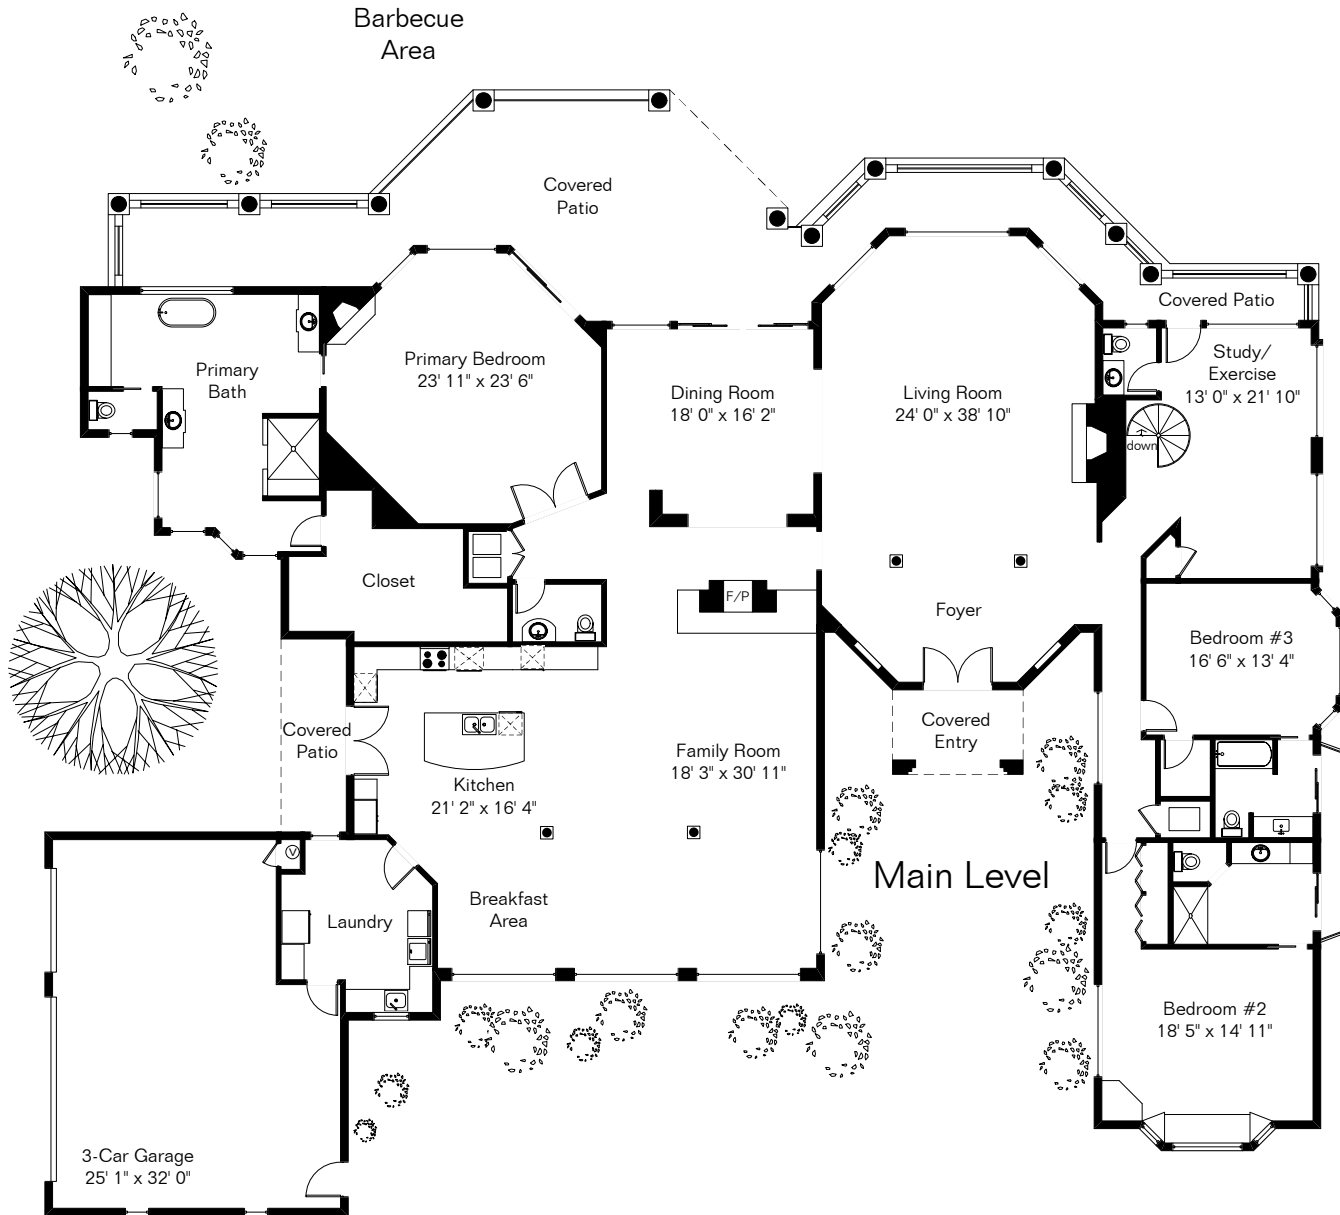

Pool & Spa Area

# 7001 N Javelina Dr

The square footages and room size information are deemed to be reliable but are not guaranteed and should be independently verified. This drawing is for marketing purposes only.

Barbecue Area

Site Visit January 2025

Living Area 6,576 Sq Ft  
Garage 800 Sq Ft

Copyright 2025 Floor Plans First! LLC  
All Rights Reserved.