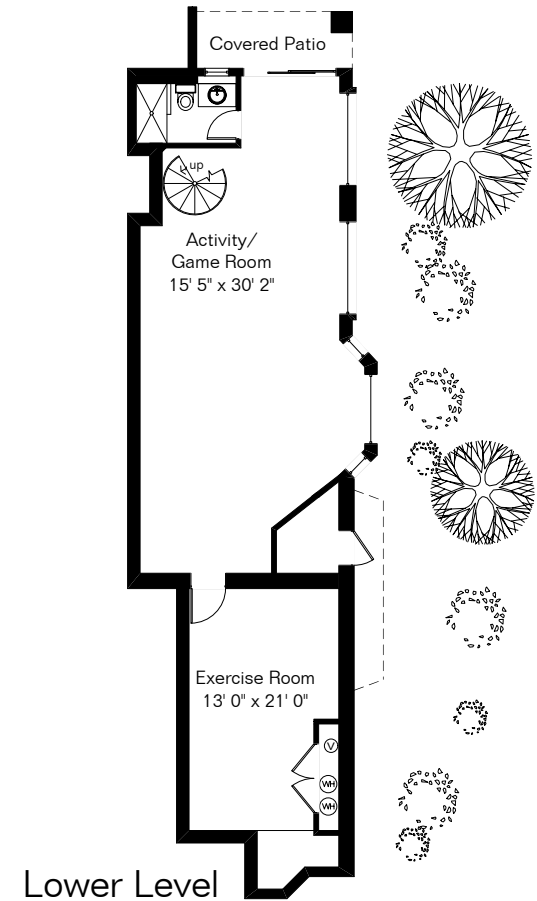

Pool & Spa Area

# 7001 N Javelina Dr

The square footages and room size information are deemed to be reliable but are not guaranteed and should be independently verified. This drawing is for marketing purposes only.

Barbecue Area

Site Visit January 2025

Living Area 6,576 Sq Ft  
Garage 800 Sq Ft

Copyright 2025 Floor Plans First! LLC  
All Rights Reserved.